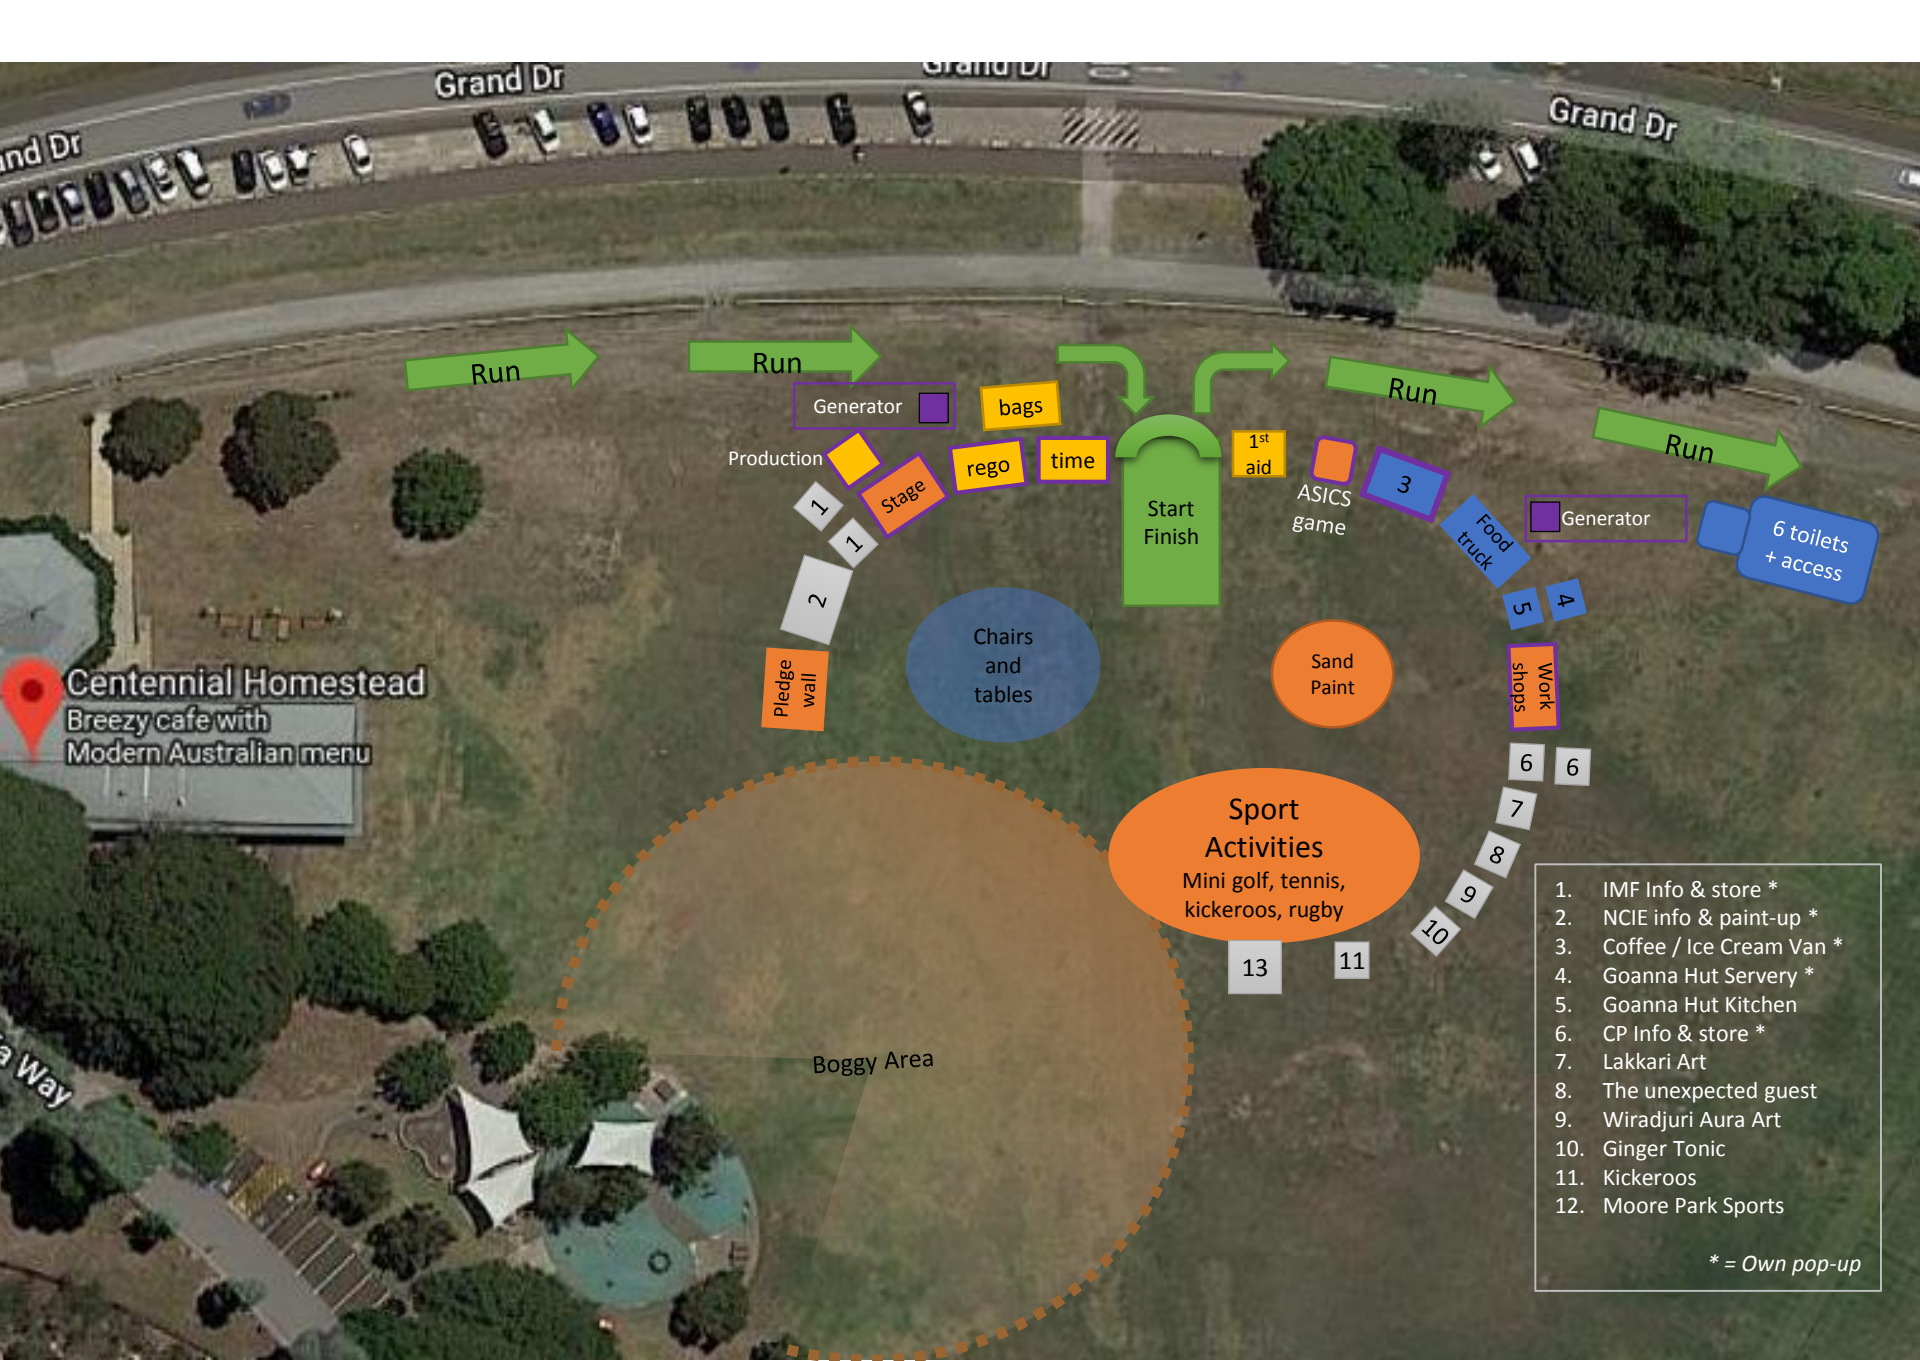

Overflow parking

Hamilton Dr

Grand Dr

Grand Dr

Grand Dr

Grand Dr

VIP and VOLs Parking x 20 spaces

Drop Off Zone

VIP and VOLs Parking x 20 spaces

Vehicle Gate

Run

Run

toilets

Start
Finish

Festival Site

Centennial Homestead

H Pantry

Banksia Way

Water
Tap

Banksia Way

Centennial Parklands
Foundation

Boneyard
Area

Banksia

Centennial Homestead
 Breezy cafe with
 Modern Australian menu

1. IMF Info & store *
 2. NCIE info & paint-up *
 3. Coffee / Ice Cream Van *
 4. Goanna Hut Servery *
 5. Goanna Hut Kitchen
 6. CP Info & store *
 7. Lakkari Art
 8. The unexpected guest
 9. Wiradjuri Aura Art
 10. Ginger Tonic
 11. Kickeroos
 12. Moore Park Sports
- * = Own pop-up